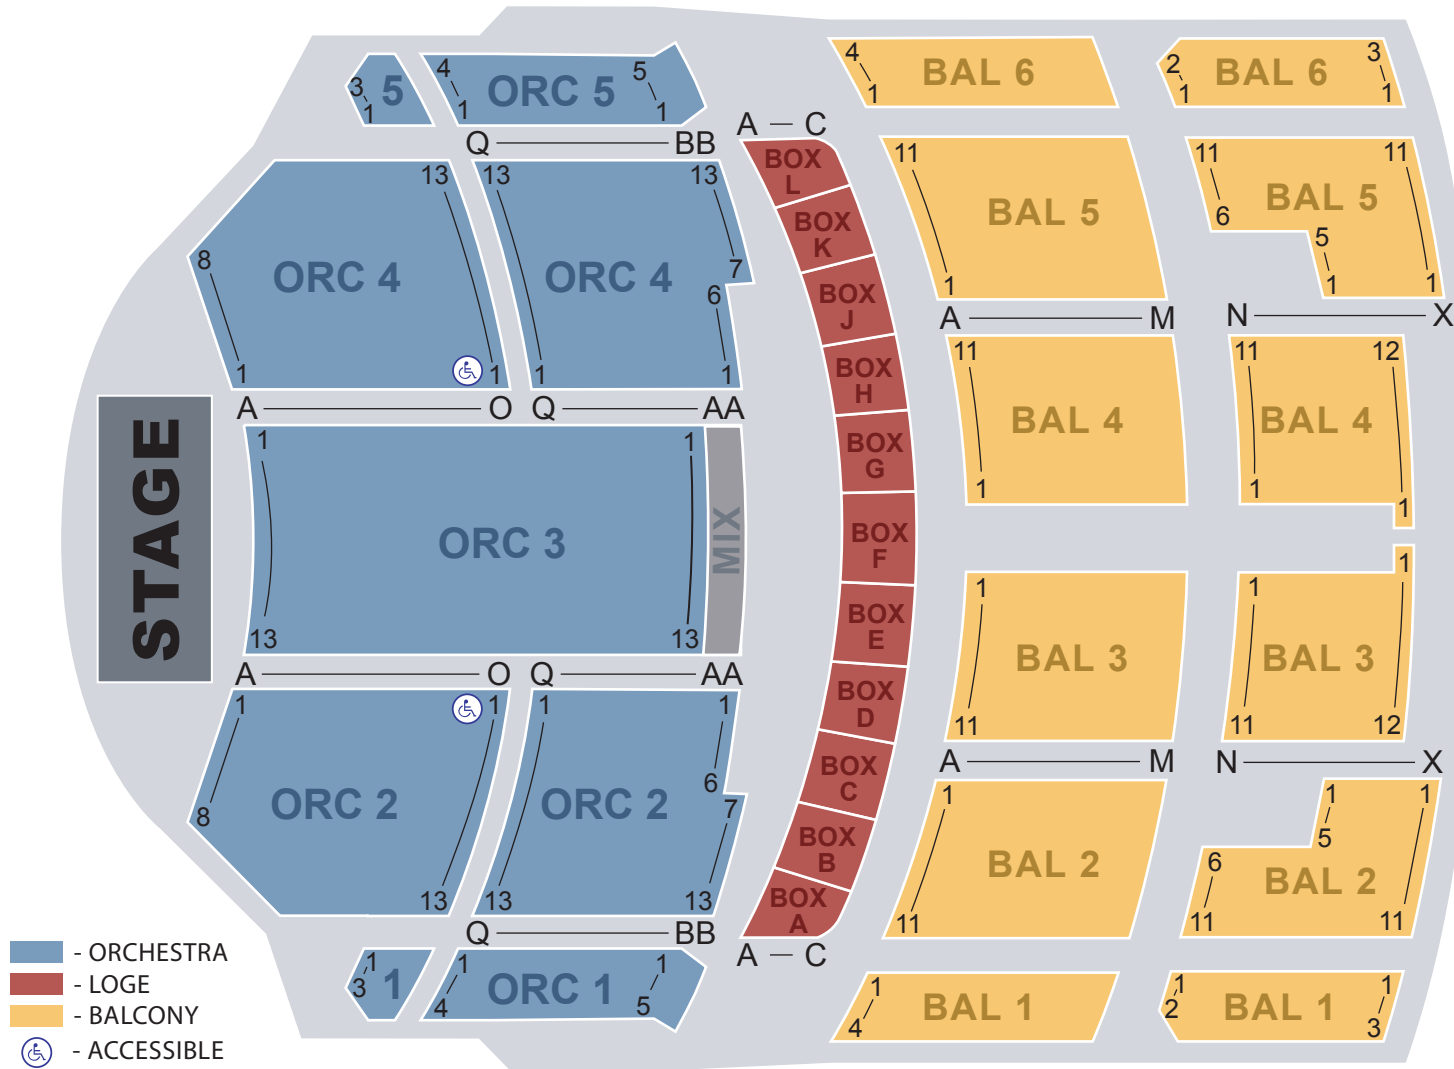

Taft Theatre

CINCINNATI, OH

End Stage

- ORCHESTRA
- LOGE
- BALCONY
- ACCESSIBLE